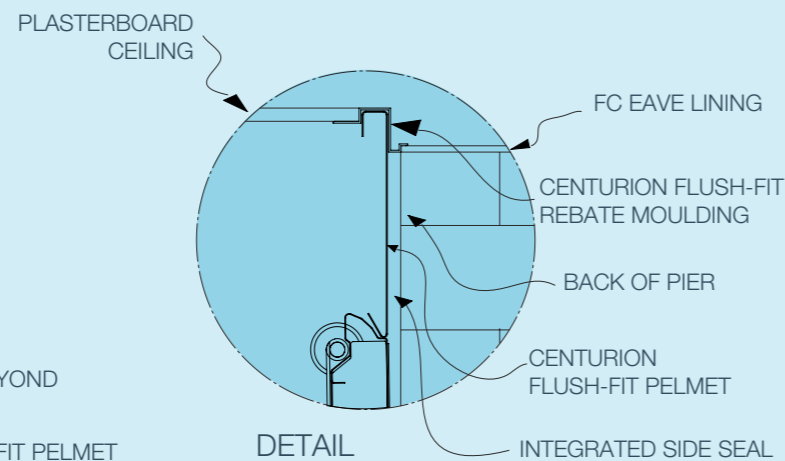

Centurion have developed a range of PVC ceiling channels to intergrate the Flush-Fit Pelmet System into all construction methods

Flat Ceiling Detail

Stepped Ceiling Detail

WE'RE ALL ABOUT
INNOVATION

cgdoors.com.au
1300 ROLLER
1300 765 537

**NEW
FLUSH-FIT PELMET
& TRACK SYSTEM**

ANOTHER FIRST FROM THE INDUSTRY INNOVATORS

We are renowned as “The Industry Innovators” and our latest innovation builds on this reputation, with an exciting NEW track and pelmet system destined to revolutionise the way garage doors are installed. Our NEW fully integrated FLUSH-FIT pelmet system forever does away with “tacked on” pelmets that have always looked like an afterthought.

“Street Appeal” can have a huge impact on the value of a home and for over 30 years the void created between the ceiling and the garage door has been an unsightly problem for the appearance of homes.

Well not anymore...

- Our New FLUSH-FIT pelmet system integrates into the front face of the door providing a beautiful seamless appearance
- Combined with our TUFF-TRACK system the pelmet height is reduced and only a single horizontal track is required providing a neat, uncluttered installation
- Eliminates problems with ceiling gaps above traditional pelmets and the track system integrates our unique side seal system sealing the gap between the door jamb and door track
- Optional FLUSH-FIT rebate moulding incorporates the pelmet system into the building, eliminating interference with eave mouldings (only available on new construction)