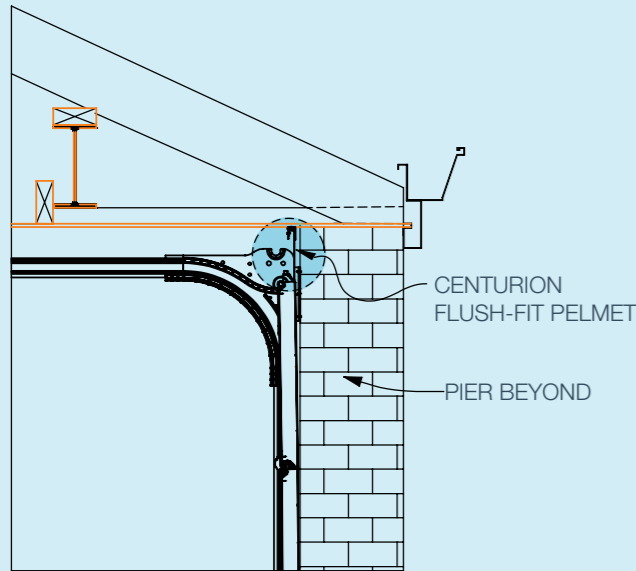

Flat Ceiling Detail