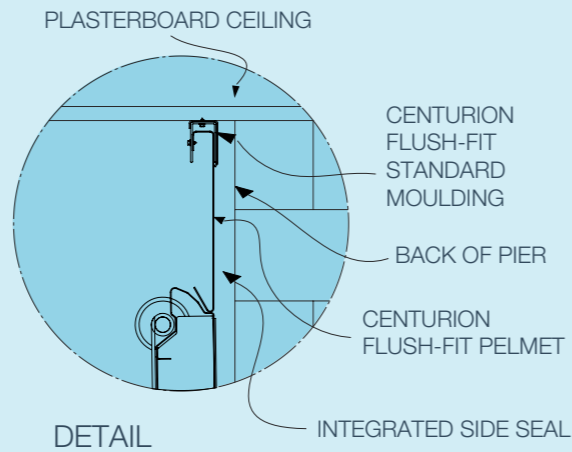

Centurion have developed a range of PVC ceiling channels to intergrate the Flush-Fit Pelmet System into all construction methods

Flat Ceiling Detail

Stepped Ceiling Detail

WE'RE ALL ABOUT
INNOVATION

cgdoors.com.au
1300 ROLLER
1300 765 537

**NEW
FLUSH-FIT PELMET
& TRACK SYSTEM**

ANOTHER FIRST FROM THE INDUSTRY INNOVATORS

We are renowned as “The Industry Innovators” and our latest innovation builds on this reputation, with an exciting NEW track and pelmet system destined to revolutionise the way garage doors are installed. Our NEW fully integrated FLUSH-FIT pelmet system forever does away with “tacked on” pelmets that have always looked like an afterthought.

- Our New FLUSH-FIT pelmet system integrates into the front face of the door providing a beautiful seamless appearance
- Combined with our TUFF-TRACK system the pelmet height is reduced and only a single horizontal track is required providing a neat, uncluttered installation
- Eliminates problems with ceiling gaps above traditional pelmets and the track system integrates our unique side seal system sealing the gap between the door jamb and door track
- Optional FLUSH-FIT rebate moulding incorporates the pelmet system into the building, eliminating interference with eave mouldings (only available on new construction)