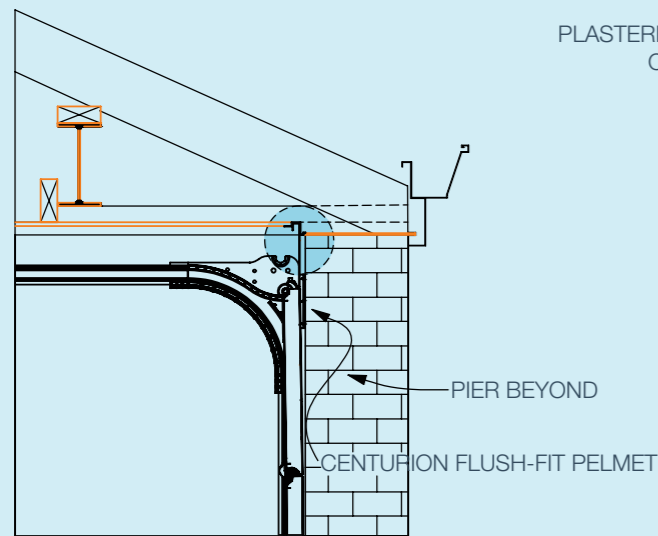

Centurion have developed a range of PVC ceiling channels to intergrate the Flush-Fit Pelmet System into all construction methods

Flat Ceiling Detail

Stepped Ceiling Detail

WE'RE ALL ABOUT
INNOVATION

cgdoors.com.au
1300 ROLLER
1300 765 537

**NEW
FLUSH-FIT PELMET
& TRACK SYSTEM**

ANOTHER FIRST FROM THE INDUSTRY INNOVATORS

We are renowned as “The Industry Innovators” and our latest innovation builds on this reputation, with an exciting NEW track and pelmet system destined to revolutionise the way garage doors are installed. Our NEW fully integrated FLUSH-FIT pelmet system forever does away with “tacked on” pelmets that have always looked like an afterthought.

“Street Appeal” can have a huge impact on the value of a home and for over 30 years the void created between the ceiling and the garage door has been an unsightly problem for the appearance of homes.

Well not anymore...

- Our New FLUSH-FIT pelmet system integrates into the front face of the door providing a beautiful seamless appearance
- Combined with our TUFF-TRACK system the pelmet height is reduced and only a single horizontal track is required providing a neat, uncluttered installation
- Eliminates problems with ceiling gaps above traditional pelmets and the track system integrates our unique side seal system sealing the gap between the door jamb and door track
- Optional FLUSH-FIT rebate moulding incorporates the pelmet system into the building, eliminating interference with eave mouldings (only available on new construction)